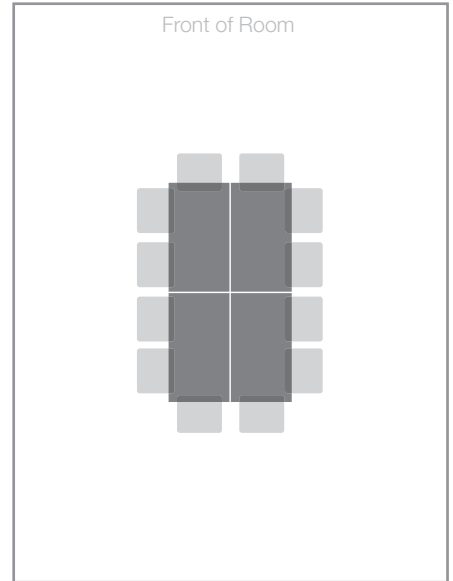

Boardroom

- 10 with data projector
- 12 without