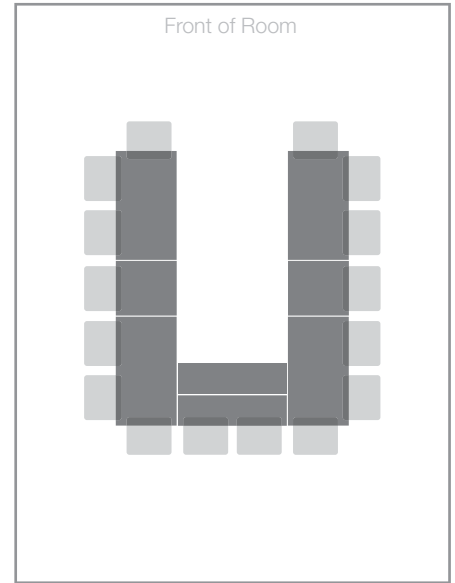

Kauri Room Seating Options

Boardroom

- 6 with data projector
- 8 without

Boardroom

- 8 with data projector
- 10 without

Boardroom

- 10 with data projector
- 12 without

Boardroom

- 12 with data projector
- 14 without

Box

- 12 with data projector
- 16 without

Theatre

- 30 people

6m

Kauri Room Seating Options

U Shape

11 with data projector
13 without

U Shape

12 with data projector
14 without

U Shape

14 with data projector
16 without

Workshop/Banquet

20 with data projector
24 without

Cafe