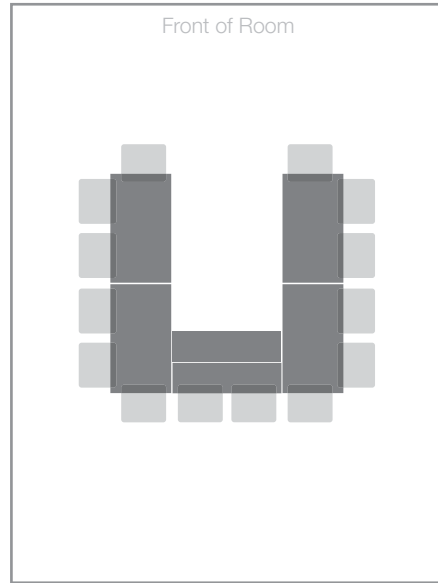

U Shape

14 with data projector
16 without