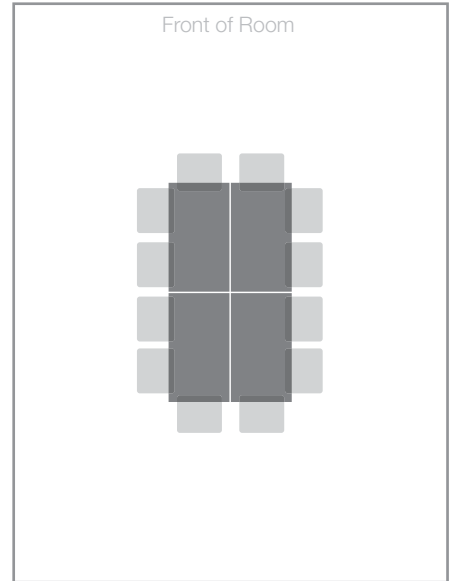

Kauri Room Seating Options

Boardroom

- 6 with data projector
- 8 without

Boardroom

- 8 with data projector
- 10 without

Boardroom

- 10 with data projector
- 12 without

Boardroom

- 12 with data projector
- 14 without

Box

- 12 with data projector
- 16 without

Theatre

- 30 people

6m

Kauri Room Seating Options

U Shape