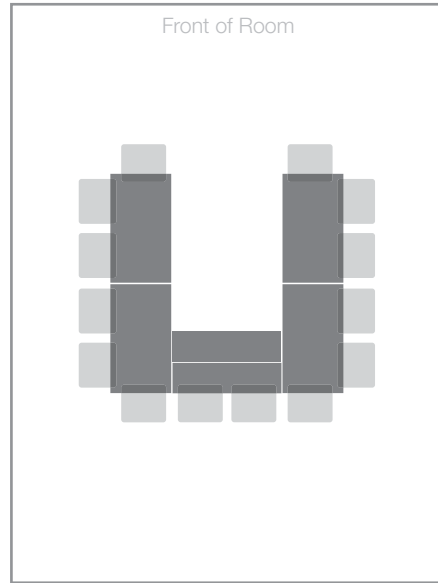

Kauri Room Seating Options

Boardroom

- 6 with data projector
- 8 without

Boardroom

- 8 with data projector
- 10 without

Boardroom

- 10 with data projector
- 12 without

Boardroom

- 12 with data projector
- 14 without

Box

- 12 with data projector
- 16 without

Theatre

- 30 people

6m

Kauri Room Seating Options

U Shape

11 with data projector
13 without

U Shape

12 with data projector
14 without

U Shape

14 with data projector
16 without

Workshop/Banquet

20 with data projector
24 without

Cafe