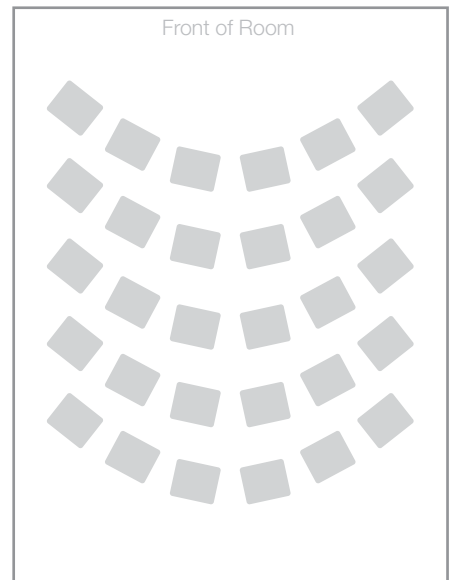

Kauri Room Seating Options

Boardroom

- 6 with data projector
- 8 without

Boardroom

- 8 with data projector
- 10 without

Boardroom

- 10 with data projector
- 12 without

Boardroom

- 12 with data projector
- 14 without

Box

- 12 with data projector
- 16 without

Theatre

- 30 people

6m

Kauri Room Seating Options

U Shape