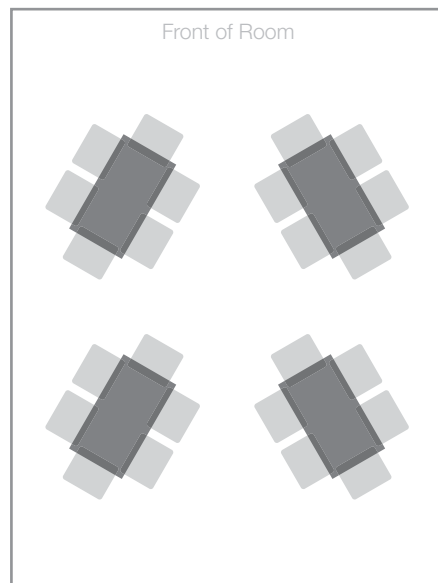

Cafe

20 with data projector
24 without