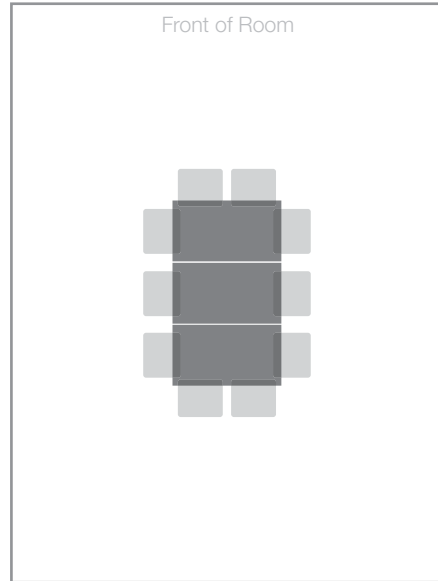

Boardroom

- 10 with data projector
- 12 without