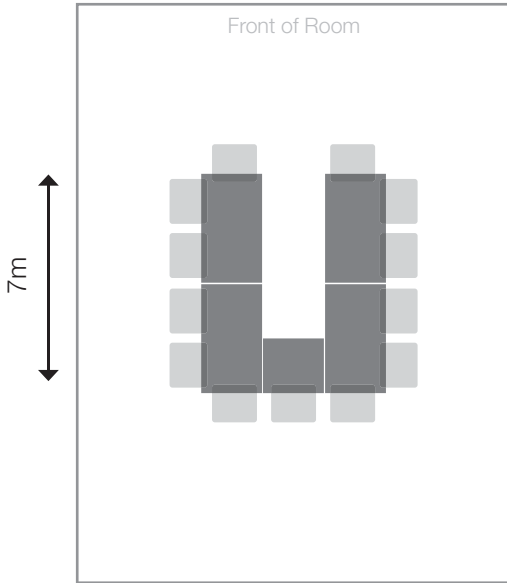

Kauri Room Seating Options

Boardroom

- 6 with data projector
- 8 without

Boardroom

- 8 with data projector
- 10 without

Boardroom

- 10 with data projector
- 12 without

Boardroom

- 12 with data projector
- 14 without

Box

- 12 with data projector
- 16 without

Theatre

- 30 people

6m

Kauri Room Seating Options

U Shape

11 with data projector
13 without

U Shape

12 with data projector
14 without

U Shape

14 with data projector
16 without

Workshop/Banquet

20 with data projector
24 without

Cafe