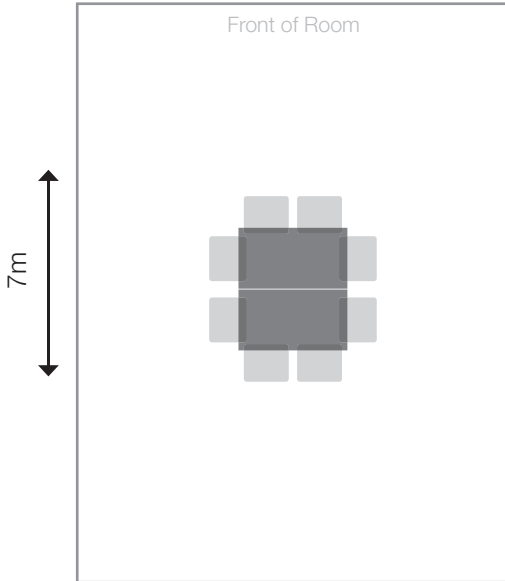

Kauri Room Seating Options

Boardroom

- 6 with data projector
- 8 without

Boardroom

- 8 with data projector
- 10 without

Boardroom

- 10 with data projector
- 12 without

Boardroom

- 12 with data projector
- 14 without

Box

- 12 with data projector
- 16 without

Theatre

- 30 people

6m

Kauri Room Seating Options

U Shape