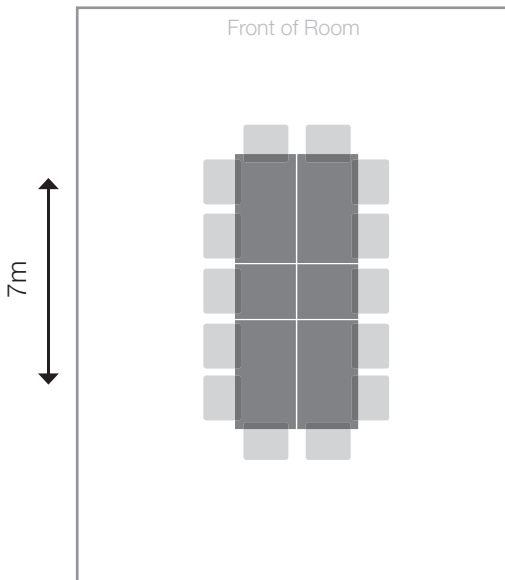

Kauri Room Seating Options

Boardroom

- 6 with data projector
- 8 without

Boardroom

- 8 with data projector
- 10 without

Boardroom

- 10 with data projector
- 12 without

Boardroom

- 12 with data projector
- 14 without

Box

- 12 with data projector
- 16 without

Theatre

- 30 people

6m

Kauri Room Seating Options

U Shape