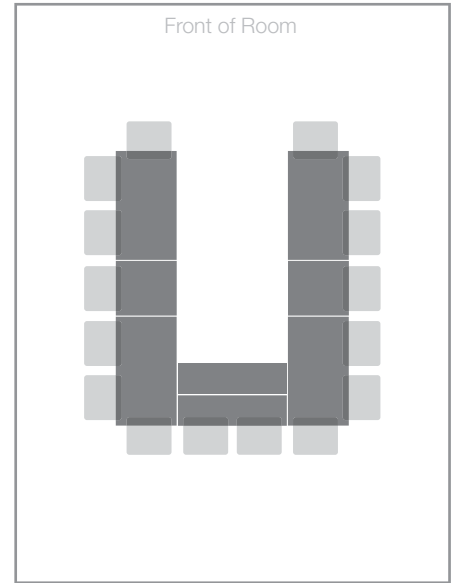

U Shape

14 with data projector
16 without