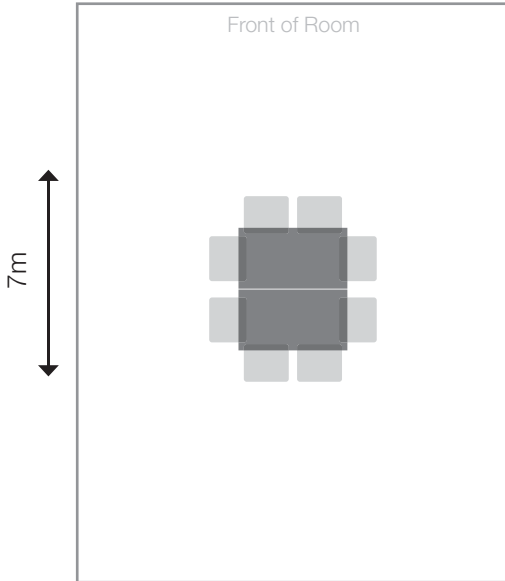

Boardroom

- 10 with data projector
- 12 without